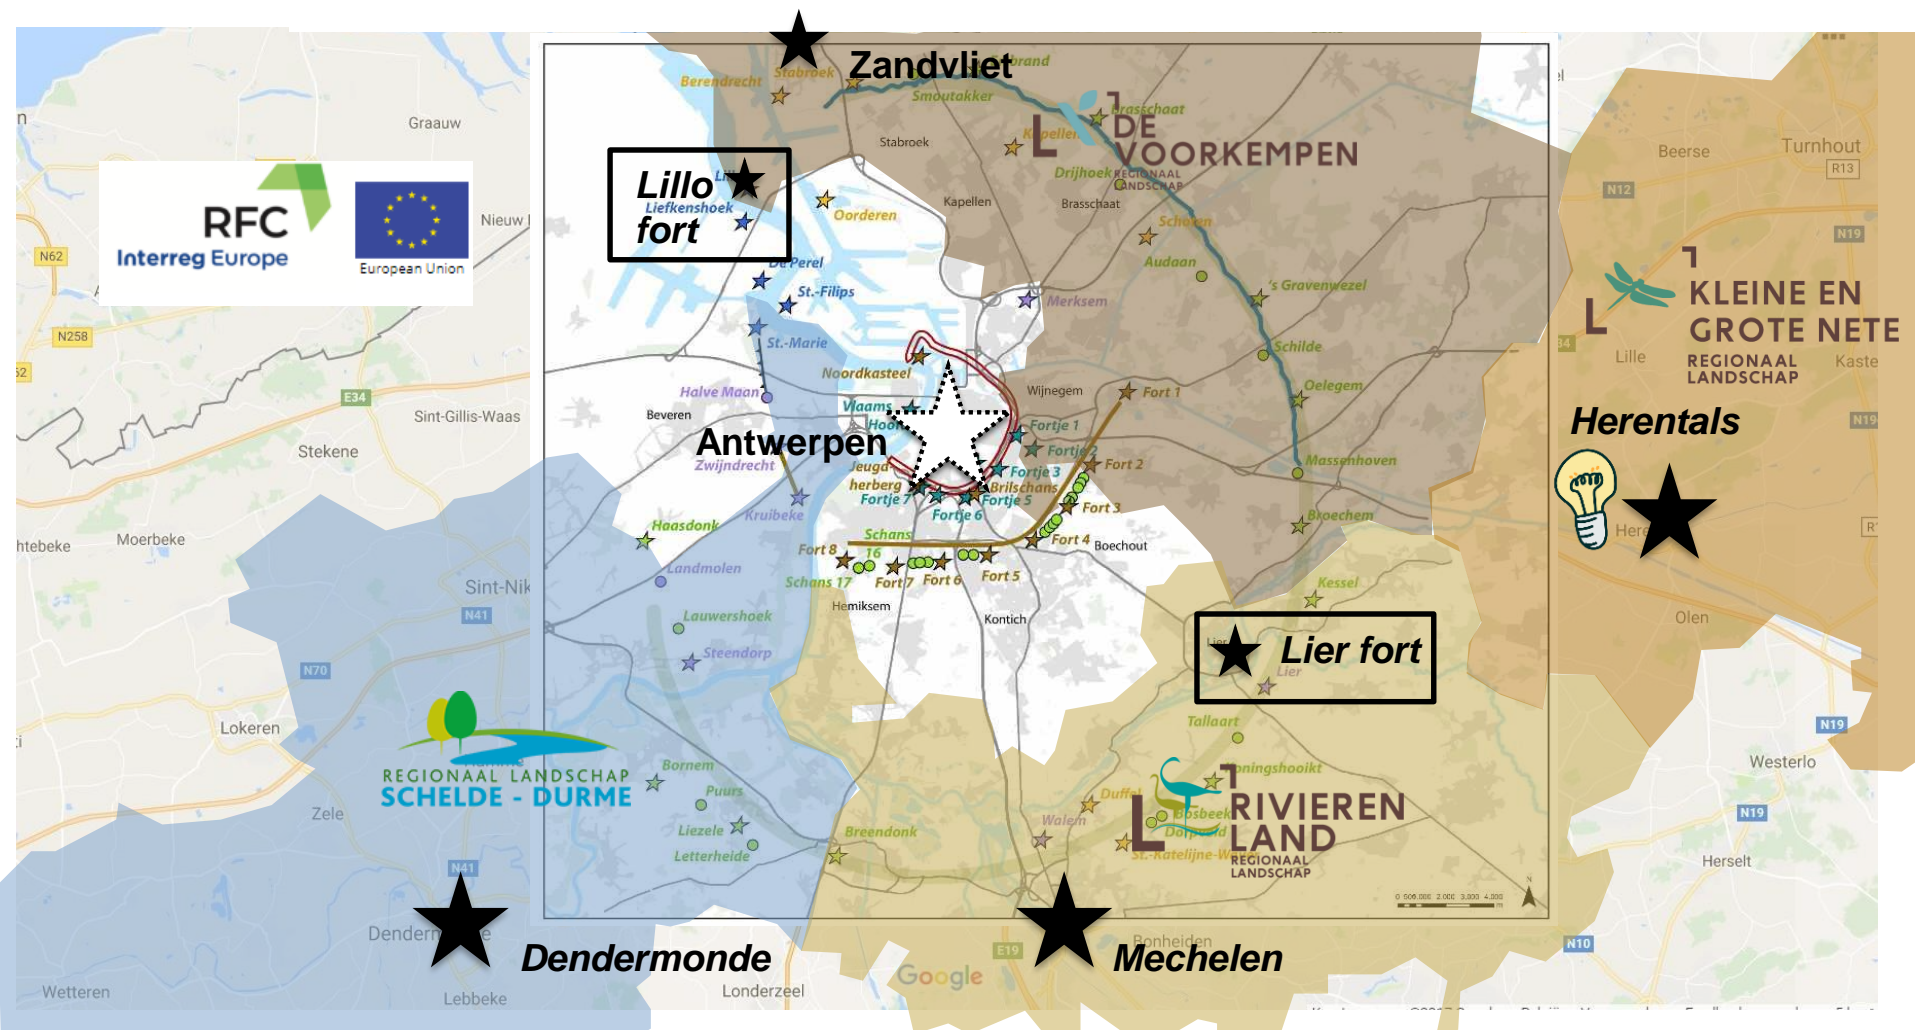

Samenvatting groen en blauw

Floods in Cambridgeshire highlight shape of English Civil War fort

18 hours ago

A fort built in the 1600s has become visible after heavy rain.

RFC = regionale samenwerking

4 Regionale Landschappen / 2 forten + 4 vestingsteden

RFC = regionale samenwerking

4 Regionale Landschappen / 2 forten + 4 vestingsteden

RFC = regionale samenwerking

4 Regionale Landschappen / 2 forten + 4 vestingsteden

RFC = regionale samenwerking

Fortengordels als hefboom fortificaties rond Antwerpen