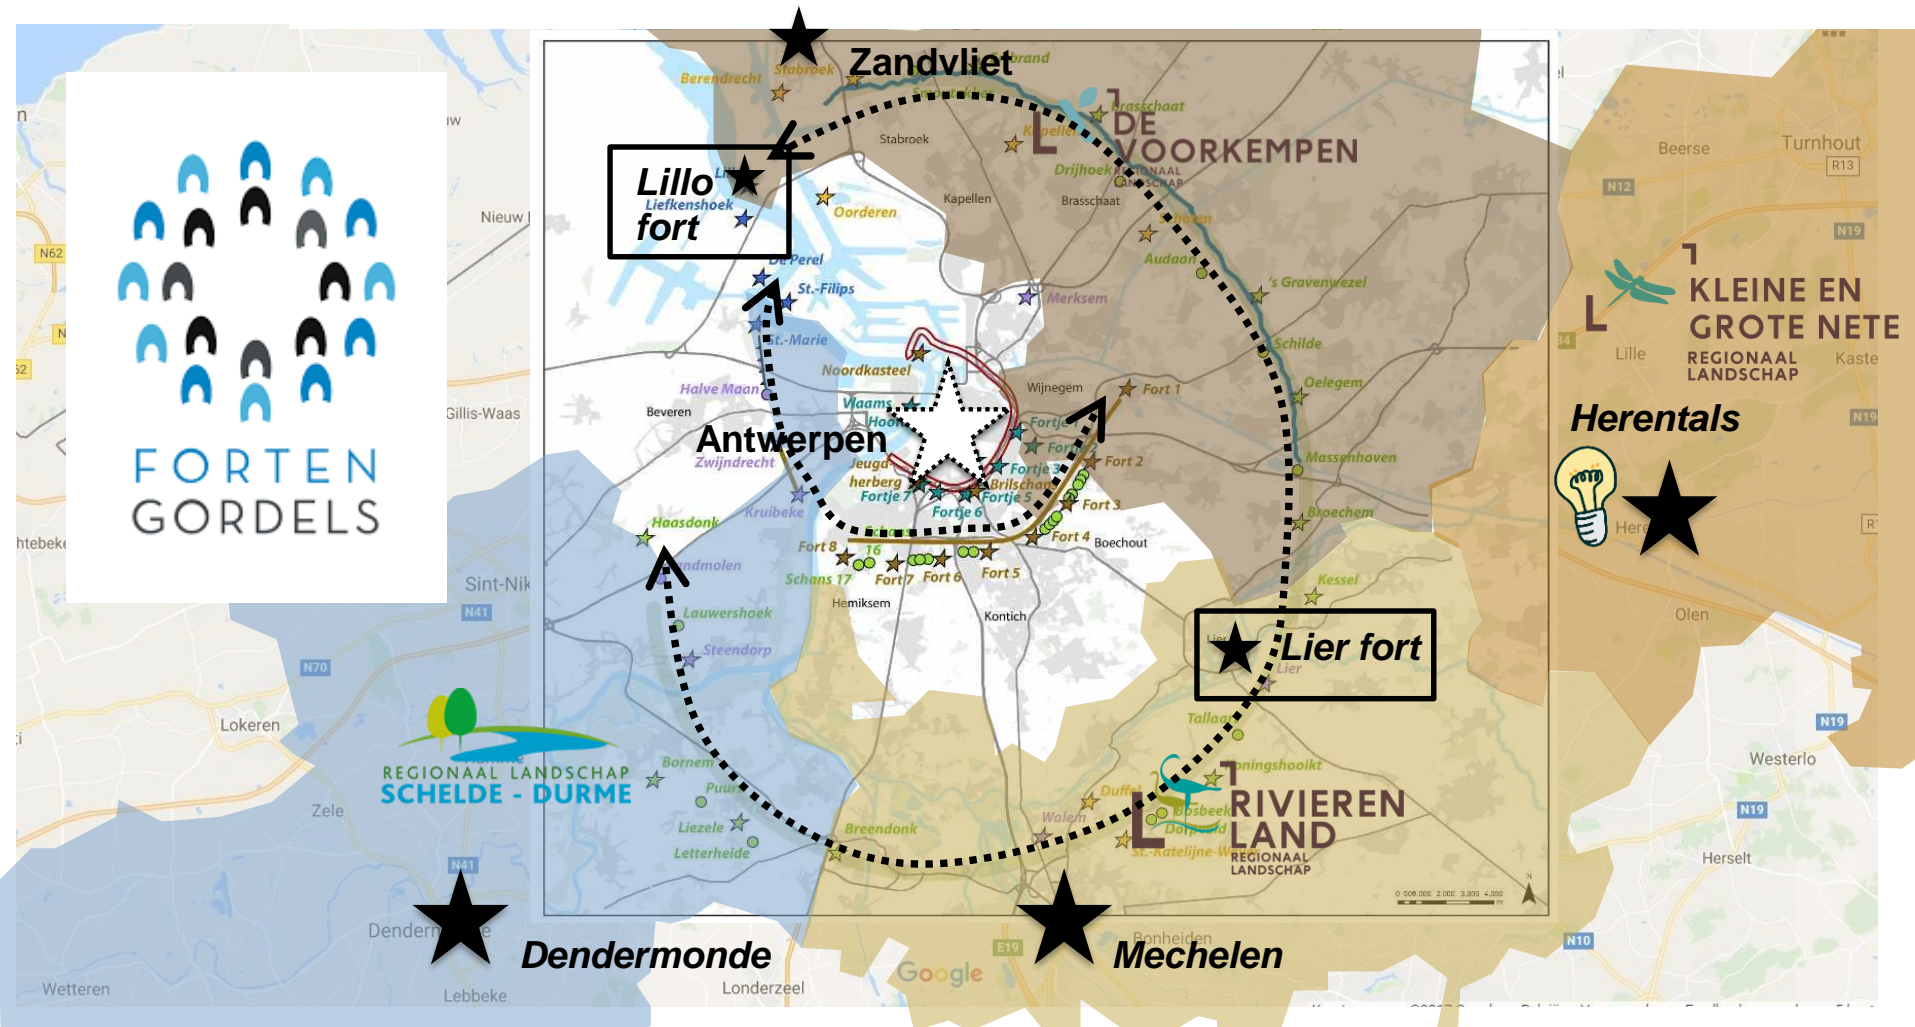

Samenvatting groen en blauw

Floods in Cambridgeshire highlight shape of English Civil War fort

18 hours ago

A fort built in the 1600s has become visible after heavy rain.

RFC = regionale samenwerking

4 Regionale Landschappen / 2 forten + 4 vestingsteden

RFC = regionale samenwerking

4 Regionale Landschappen / 2 forten + 4 vestingsteden

RFC = regionale samenwerking

4 Regionale Landschappen / 2 forten + 4 vestingsteden

RFC = regionale samenwerking

Fortengordels als hefboom fortificaties rond Antwerpen