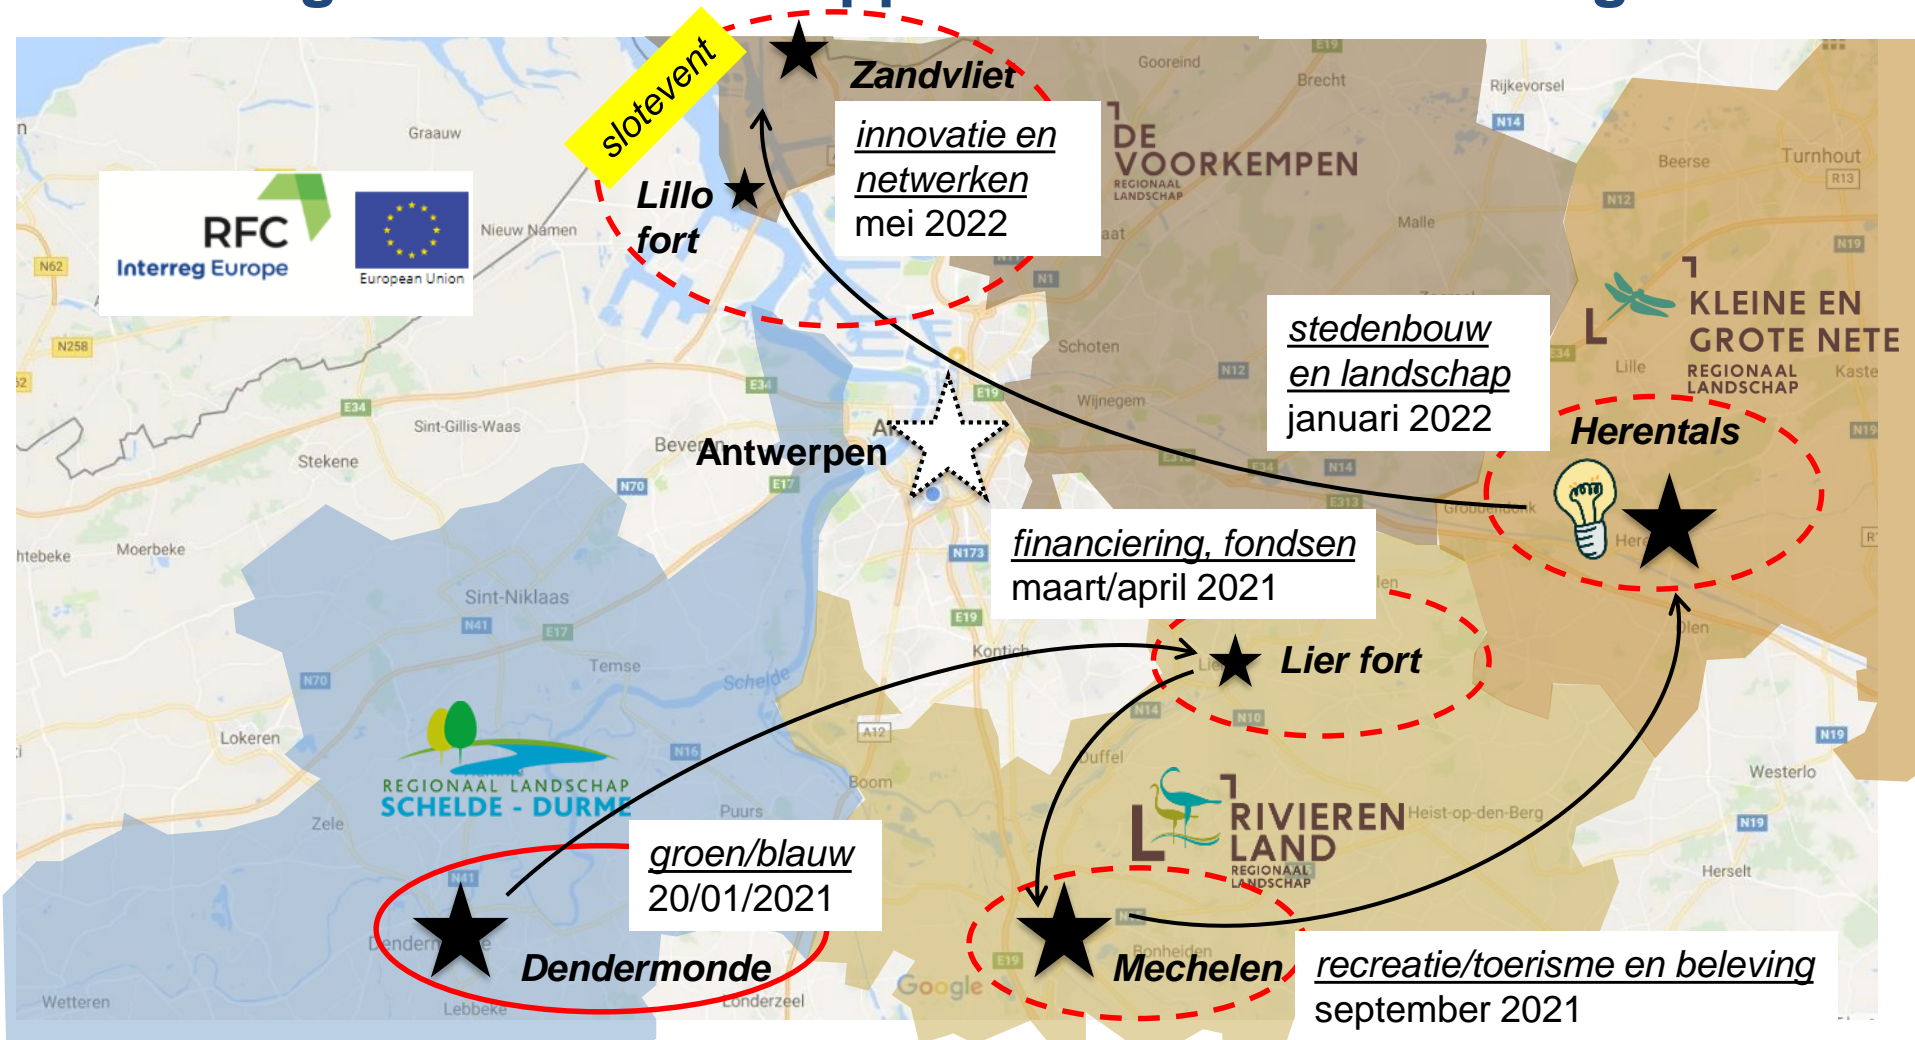

Samenvatting groen en blauw

Floods in Cambridgeshire highlight shape of English Civil War fort

18 hours ago

A fort built in the 1600s has become visible after heavy rain.

RFC = regionale samenwerking

4 Regionale Landschappen / 2 forten + 4 vestingsteden

RFC = regionale samenwerking

4 Regionale Landschappen / 2 forten + 4 vestingsteden

RFC = regionale samenwerking

4 Regionale Landschappen / 2 forten + 4 vestingsteden

RFC = regionale samenwerking

Fortengordels als hefboom fortificaties rond Antwerpen